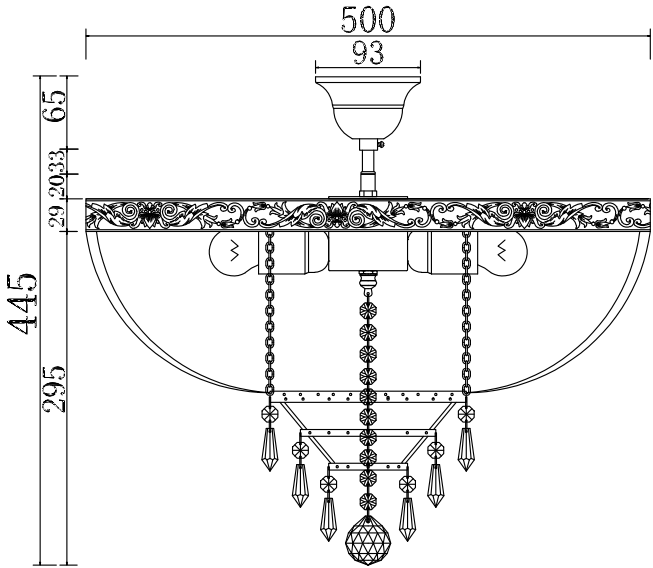

Instruction

Collection: Diamant crystal
Series: Palace
Model: DIA890-CL-06-G
Suspended

6 x E27 (60w)

MAYTONI
DECORATIVE LIGHTING

www.maytoni.de