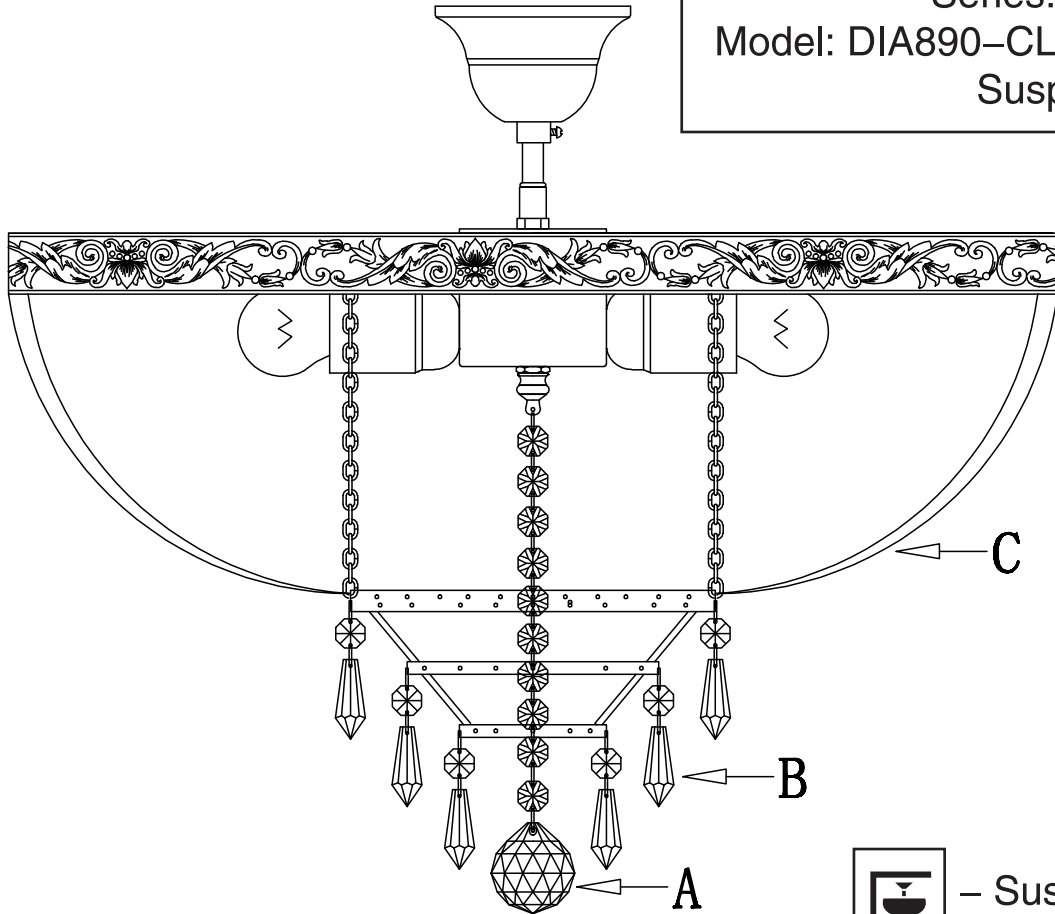

Instruction

Collection: Diamant crystal
Series: Palace
Model: DIA890-CL-06-G
Suspended

6 x E27 (60w)

MAYTONI
DECORATIVE LIGHTING

www.maytoni.de