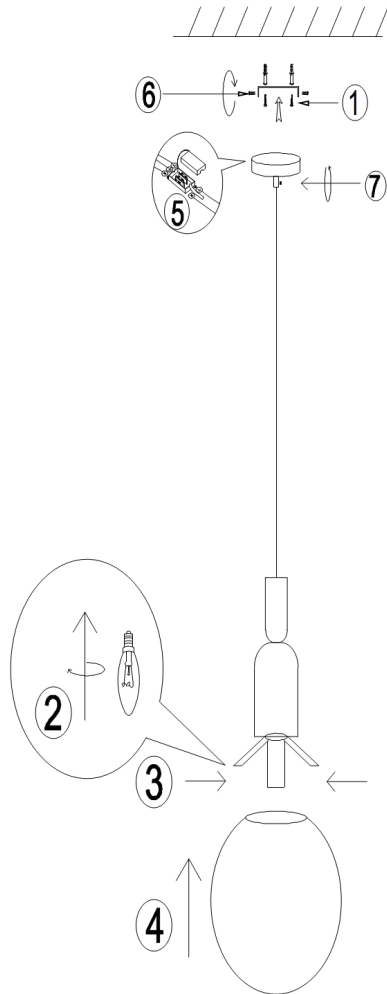

Instruction

Collection: PENDANT
Series: BALL
Model: MOD267-PL-01-BL
Ceiling

- Ceiling

1 x E14 (40W)

MAYTONI
DECORATIVE LIGHTING

www.maytoni.de