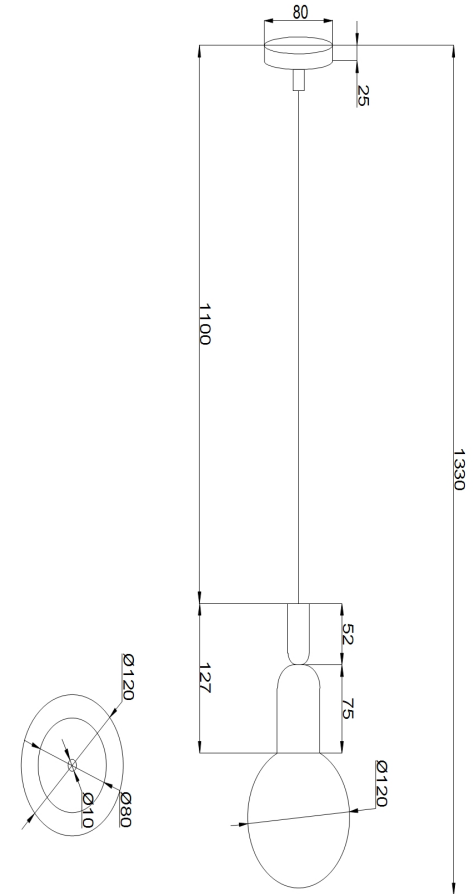

Instruction

Collection: PENDANT
Series: BALL
Model: MOD267-PL-01-BL
Ceiling

- Ceiling

1 x E14 (40W)

MAYTONI
DECORATIVE LIGHTING

www.maytoni.de