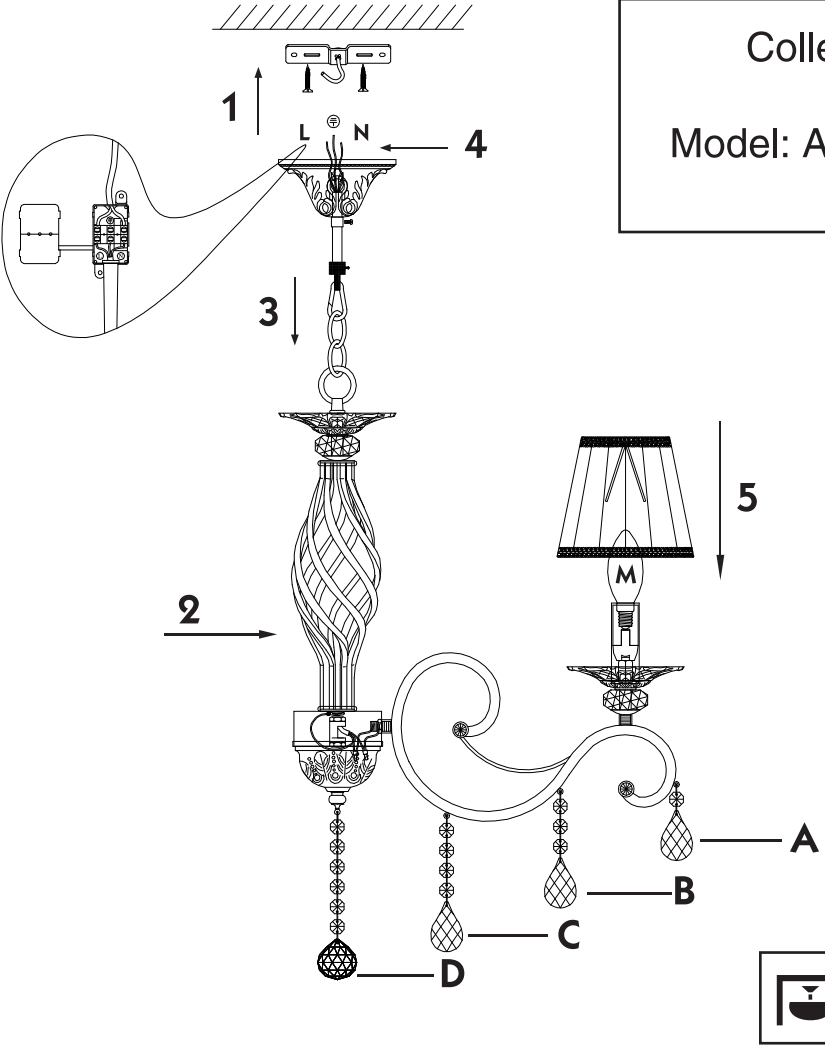

Instruction

Collection: Elegant
Series: Grace
Model: ARM247-08-G
Suspended

A = 8
B = 8
C = 8
D = 1

 - Suspended

8 x E14 (40w)

MAYTONI
DECORATIVE LIGHTING

www.maytoni.de