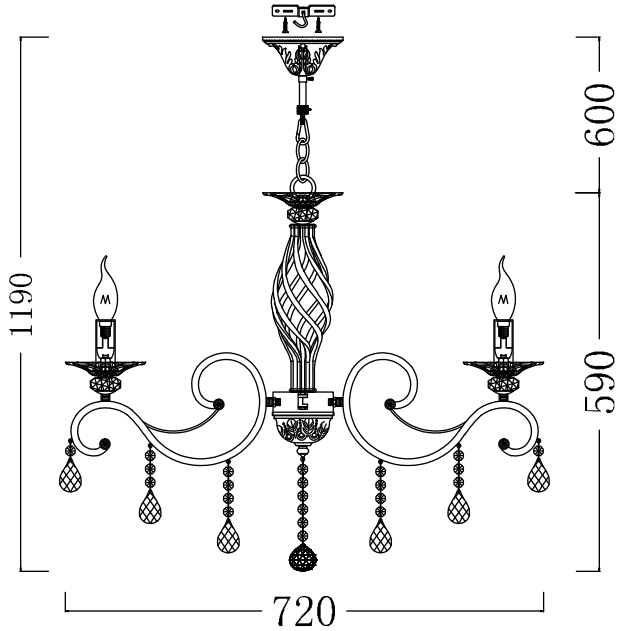

Instruction

Collection: Elegant
Series: Grace
Model: ARM247-08-G
Suspended

A = 8
B = 8
C = 8
D = 1

 - Suspended

8 x E14 (40w)

MAYTONI
DECORATIVE LIGHTING

www.maytoni.de