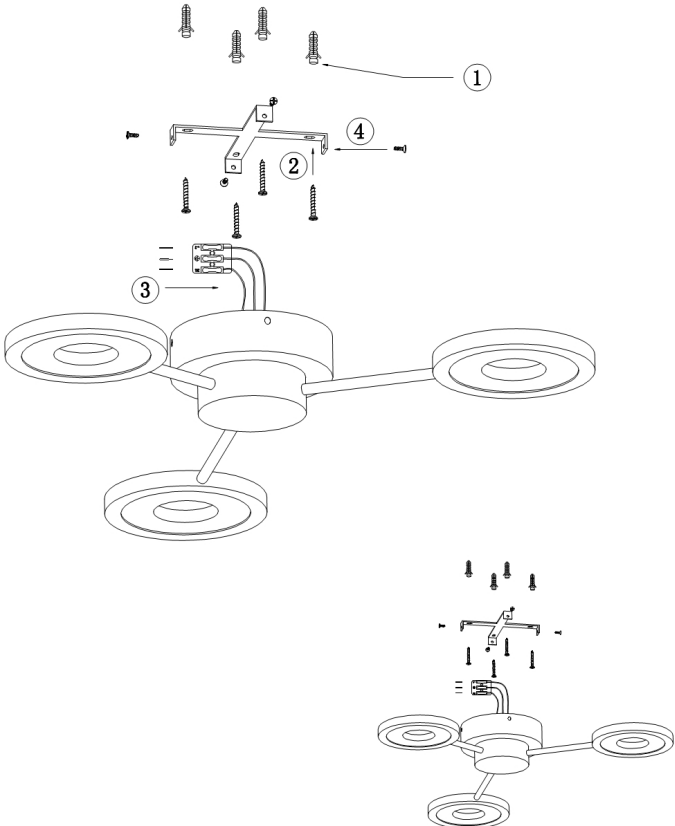

# Instruction

Collection: MODERN  
Series: APRILIA  
Model: MOD809-CL-03-36-W  
Ceiling

max 36W  
3400 LM

**MAYTONI**  
DECORATIVE LIGHTING

[www.maytoni.de](http://www.maytoni.de)