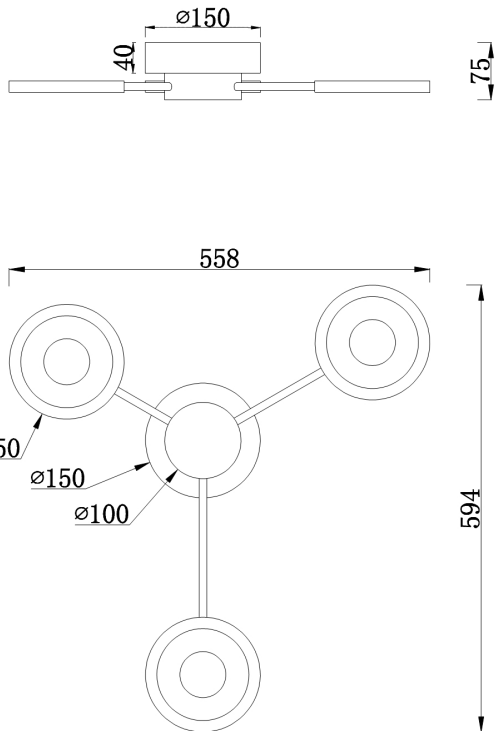

# Instruction

Collection: MODERN  
Series: APRILIA  
Model: MOD809-CL-03-36-W  
Ceiling

max 36W  
3400 LM

**MAYTONI**  
DECORATIVE LIGHTING

[www.maytoni.de](http://www.maytoni.de)