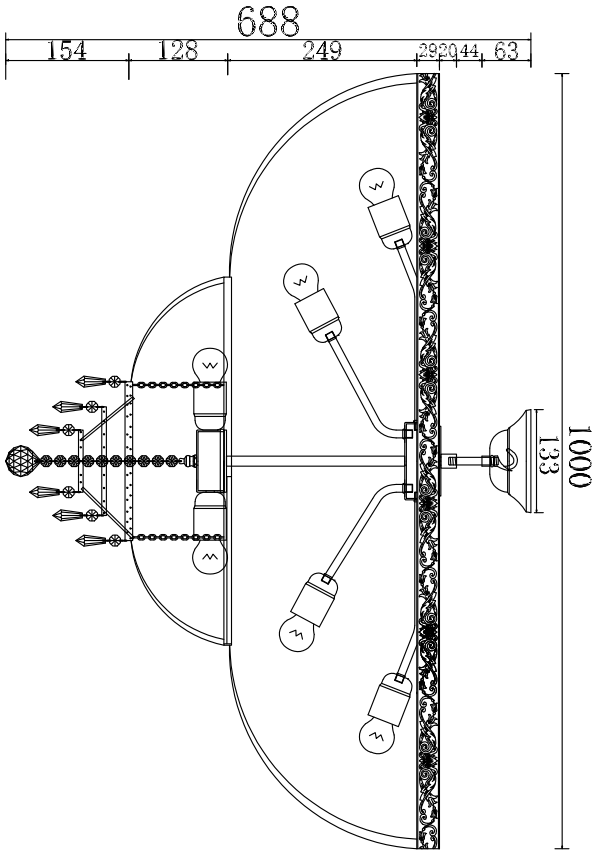

Instruction

Collection: Diamant crystal
Series: Palace
Model: DIA890-CL-18-G
Suspended

18 x E27 (60w)

MAYTONI
DECORATIVE LIGHTING

www.maytoni.de