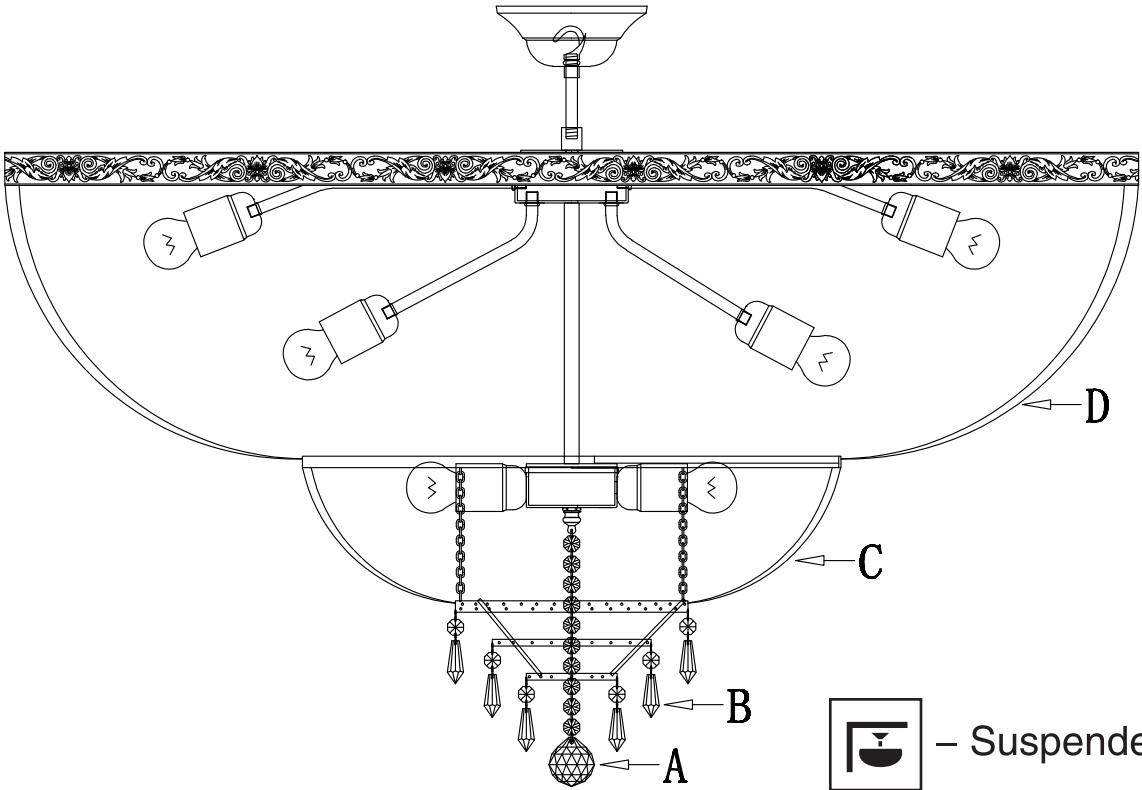

Instruction

Collection: Diamant crystal
Series: Palace
Model: DIA890-CL-18-G
Suspended

18 x E27 (60w)

MAYTONI
DECORATIVE LIGHTING

www.maytoni.de