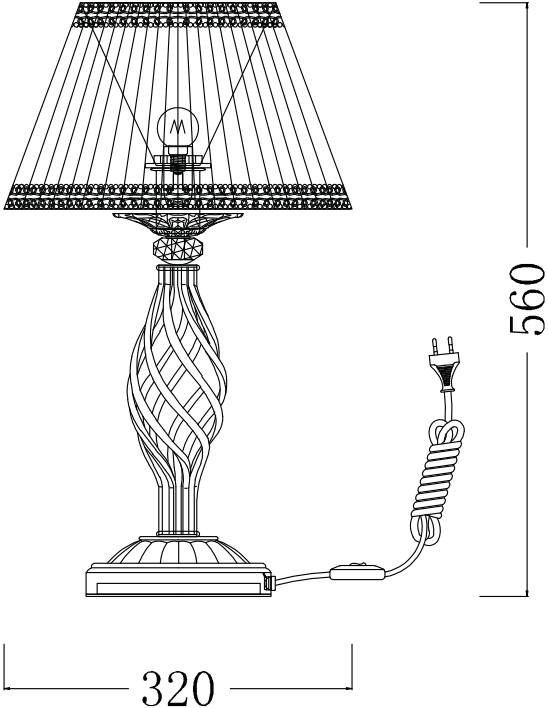

# Instruction

Collection: Elegant  
Series: Grace  
Model: ARM247-00-G  
Mobile

  
1 x E14 (40w)

**MAYTONI**  
DECORATIVE LIGHTING

[www.maytoni.de](http://www.maytoni.de)