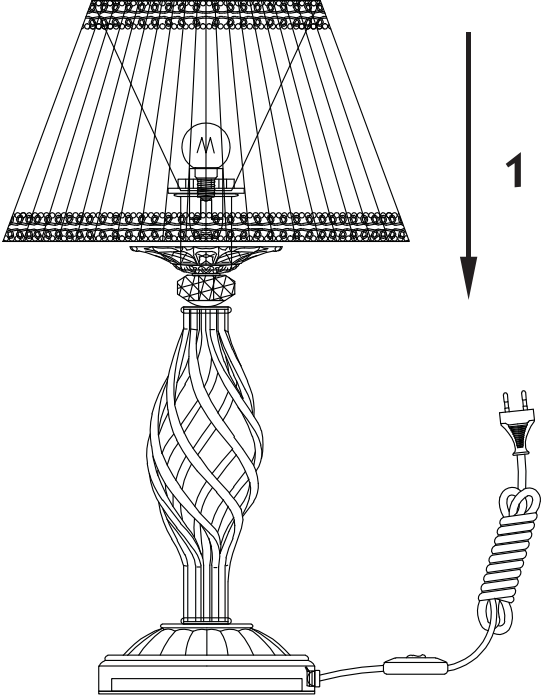

# Instruction

Collection: Elegant  
Series: Grace  
Model: ARM247-00-G  
Mobile

  
1 x E14 (40w)

**MAYTONI**  
DECORATIVE LIGHTING

[www.maytoni.de](http://www.maytoni.de)