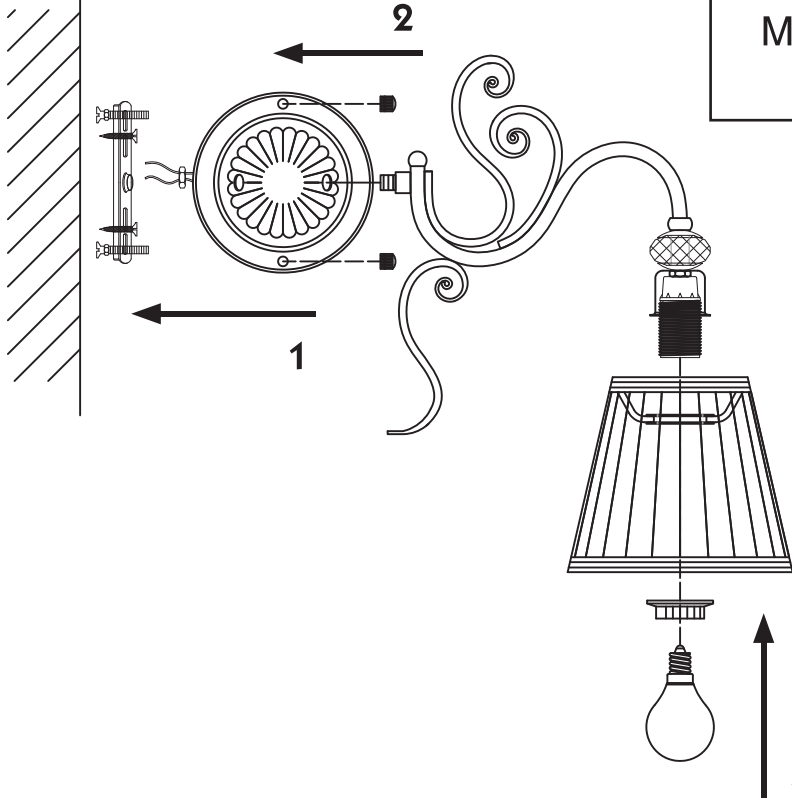

Instruction

Collection: Elegant
Series: Vintage
Model: ARM420-02-G
Wall-mounted

 – Wall-mounted

2 x E14 (40w)

MAYTONI
DECORATIVE LIGHTING

www.maytoni.de