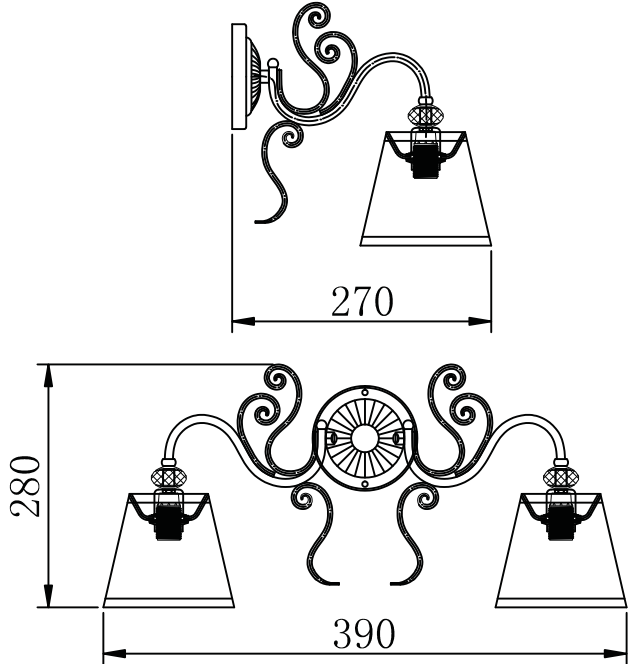

Instruction

Collection: Elegant
Series: Vintage
Model: ARM420-02-G
Wall-mounted

 – Wall-mounted

2 x E14 (40w)

MAYTONI
DECORATIVE LIGHTING

www.maytoni.de