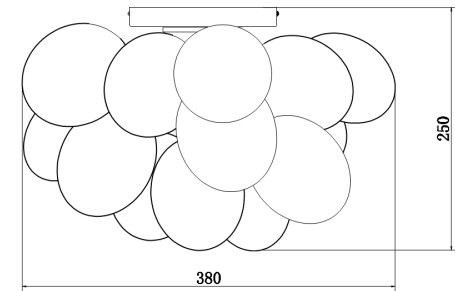

Instruction

Collection: MODERN
Series: BALBO
Model: MOD112-04-G
Ceiling

- Ceiling

4 x G9 (28W)

MAYTONI
DECORATIVE LIGHTING

www.maytoni.de