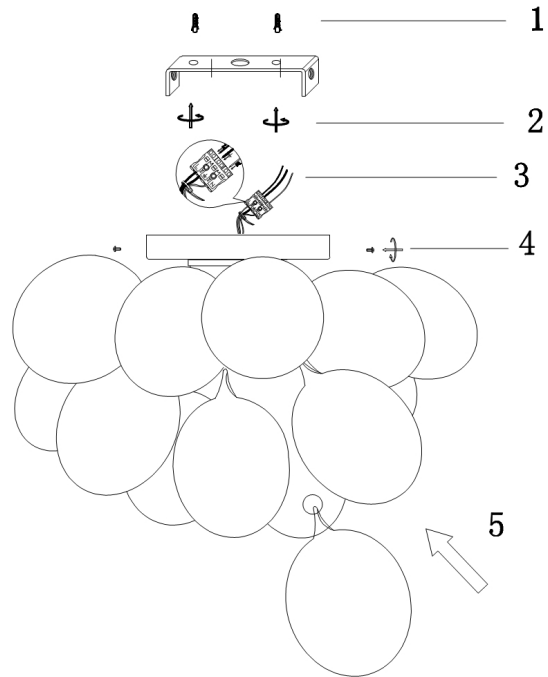

Instruction

Collection: MODERN
Series: BALBO
Model: MOD112-04-G
Ceiling

- Ceiling

4 x G9 (28W)

MAYTONI
DECORATIVE LIGHTING

www.maytoni.de