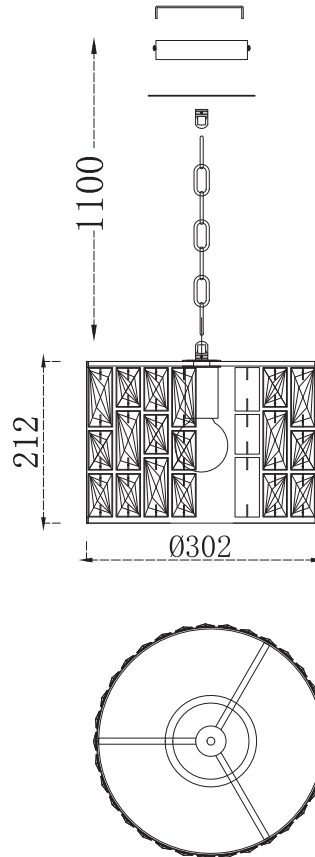

Instruction

Collection: Modern
Series: Gelid
Model: MOD184-PL-01-CH
Suspended

- Suspended

1 x E27 (60w)

MAYTONI
DECORATIVE LIGHTING

www.maytoni.de