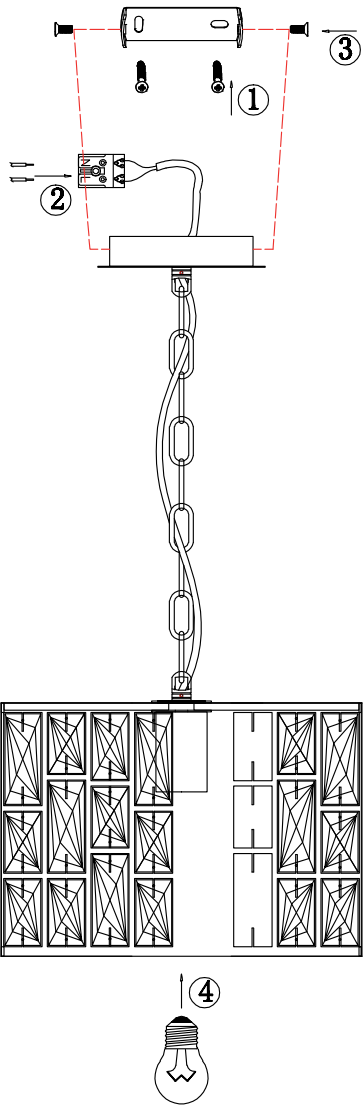

Instruction

Collection: Modern
Series: Gelid
Model: MOD184-PL-01-CH
Suspended

- Suspended

1 x E27 (60w)

MAYTONI
DECORATIVE LIGHTING

www.maytoni.de