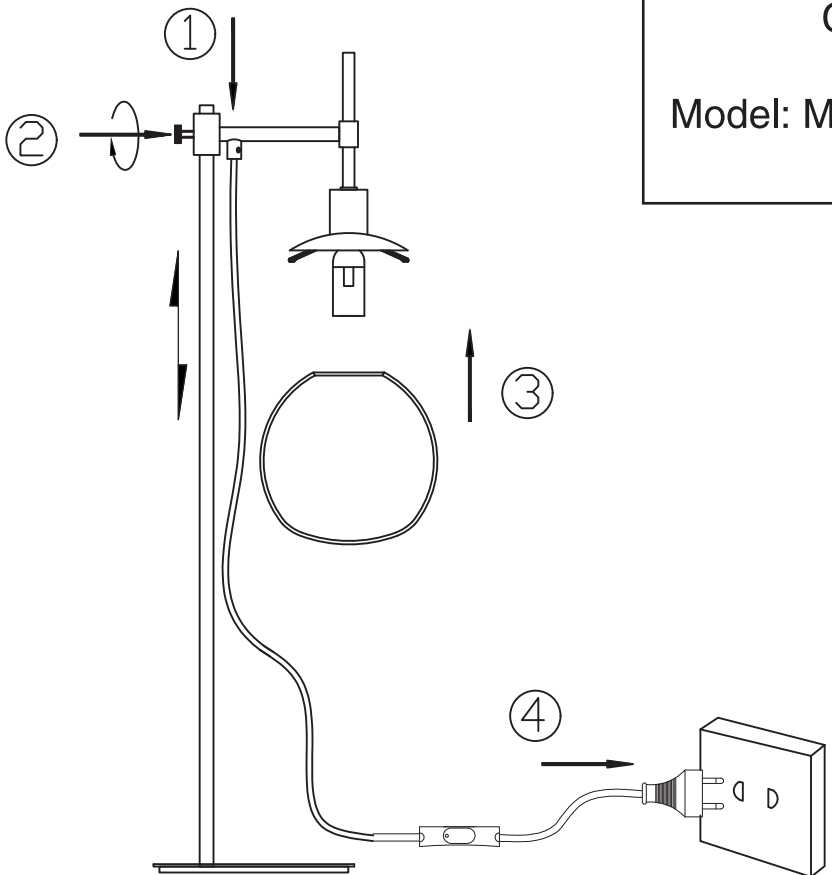

# Instruction

Collection: Modern  
Series: Erich  
Model: MOD221-TL-01-G  
Table lamp

 – Table lamp

  
1 x E14 (40w)

**MAYTONI**  
DECORATIVE LIGHTING  
[www.maytoni.de](http://www.maytoni.de)