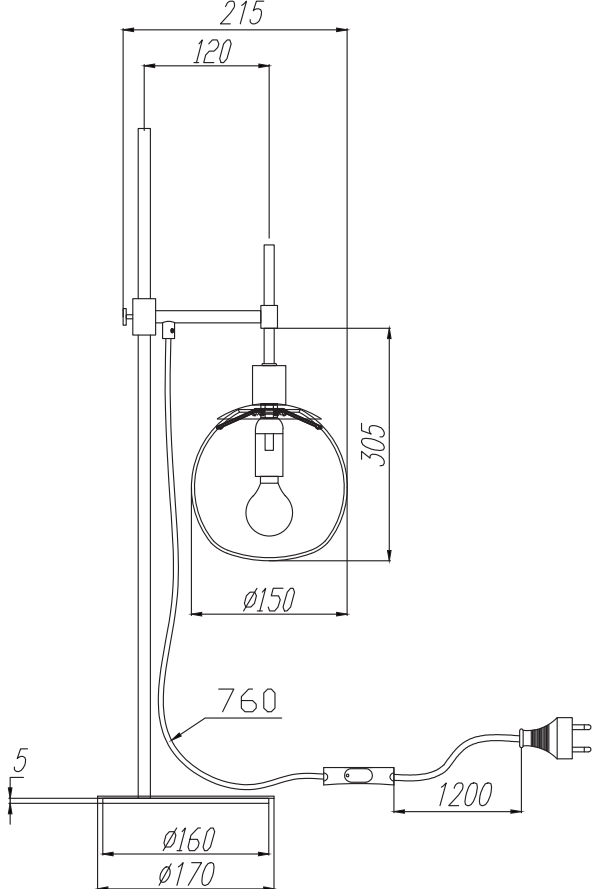

# Instruction

Collection: Modern  
Series: Erich  
Model: MOD221-TL-01-G  
Table lamp

 – Table lamp

  
1 x E14 (40w)

**MAYTONI**  
DECORATIVE LIGHTING  
[www.maytoni.de](http://www.maytoni.de)