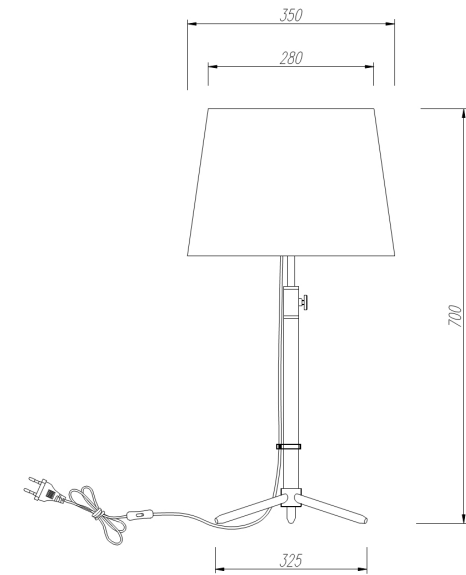

Instruction

Collection: MODERN
Series: MONIC
Model: MOD323-TL-01-W
Mobile

- Mobile

1 x E27 (40W)

MAYTONI
DECORATIVE LIGHTING

www.maytoni.de