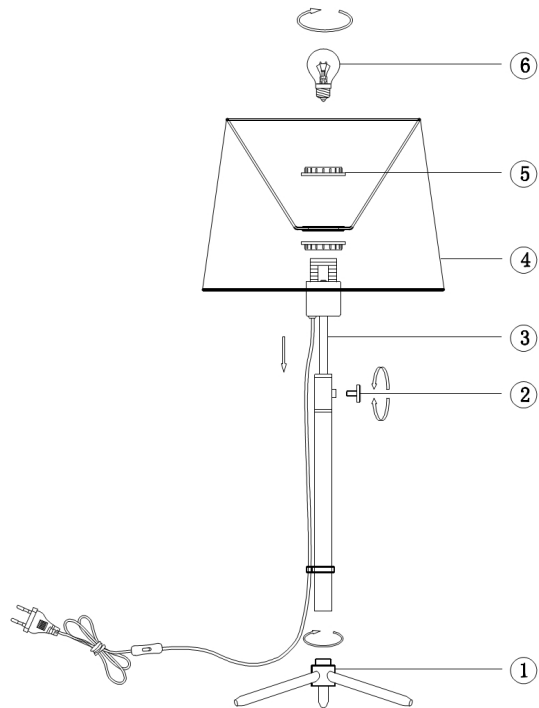

Instruction

Collection: MODERN
Series: MONIC
Model: MOD323-TL-01-W
Mobile

- Mobile

1 x E27 (40W)

MAYTONI
DECORATIVE LIGHTING

www.maytoni.de