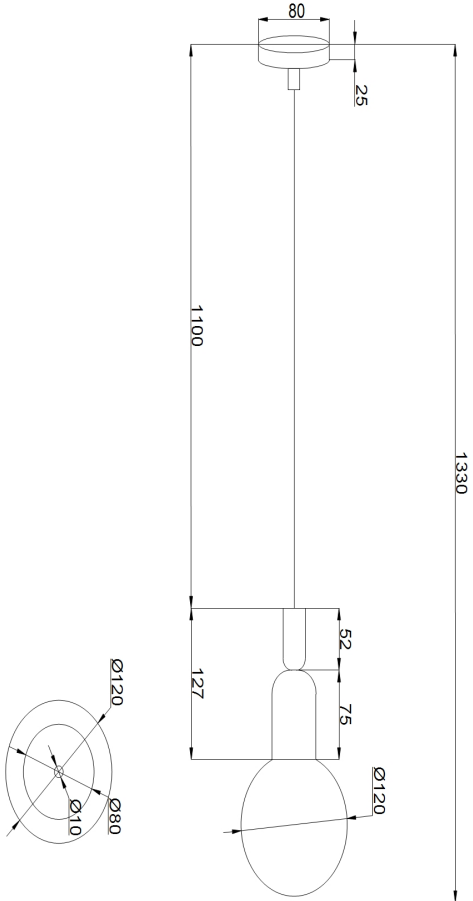

Instruction

Collection: PENDANT
Series: BALL
Model: MOD267-PL-01-YW
Ceiling

1 x E14 (40W)

MAYTONI
DECORATIVE LIGHTING
www.maytoni.de