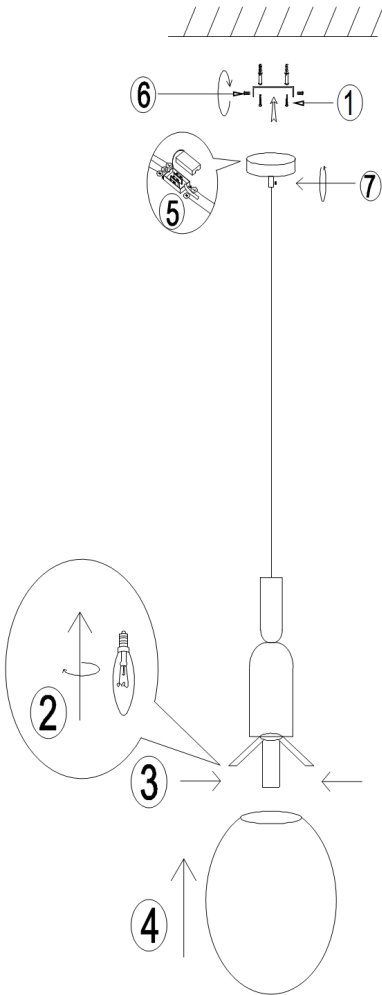

Instruction

Collection: PENDANT
Series: BALL
Model: MOD267-PL-01-YW
Ceiling

1 x E14 (40W)

MAYTONI
DECORATIVE LIGHTING
www.maytoni.de