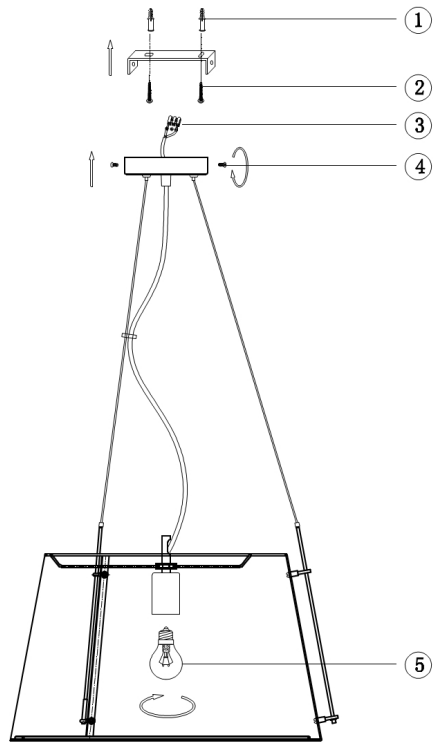

# Instruction

Collection: MODERN  
Series: MONIC  
Model: MOD323-PL-01-W  
Ceiling

- Ceiling

1 x E27 (40W)

**MAYTONI**  
DECORATIVE LIGHTING

[www.maytoni.de](http://www.maytoni.de)