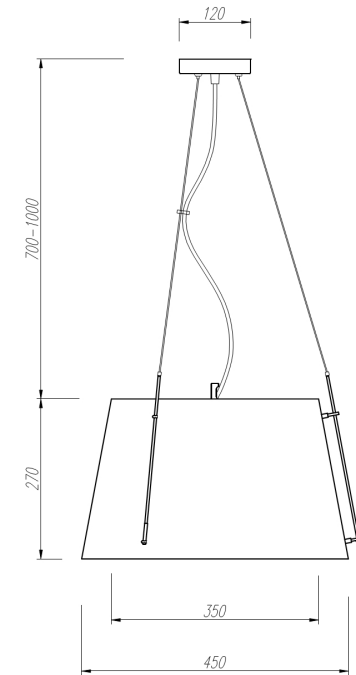

# Instruction

Collection: MODERN  
Series: MONIC  
Model: MOD323-PL-01-W  
Ceiling

- Ceiling

1 x E27 (40W)

**MAYTONI**  
DECORATIVE LIGHTING

[www.maytoni.de](http://www.maytoni.de)