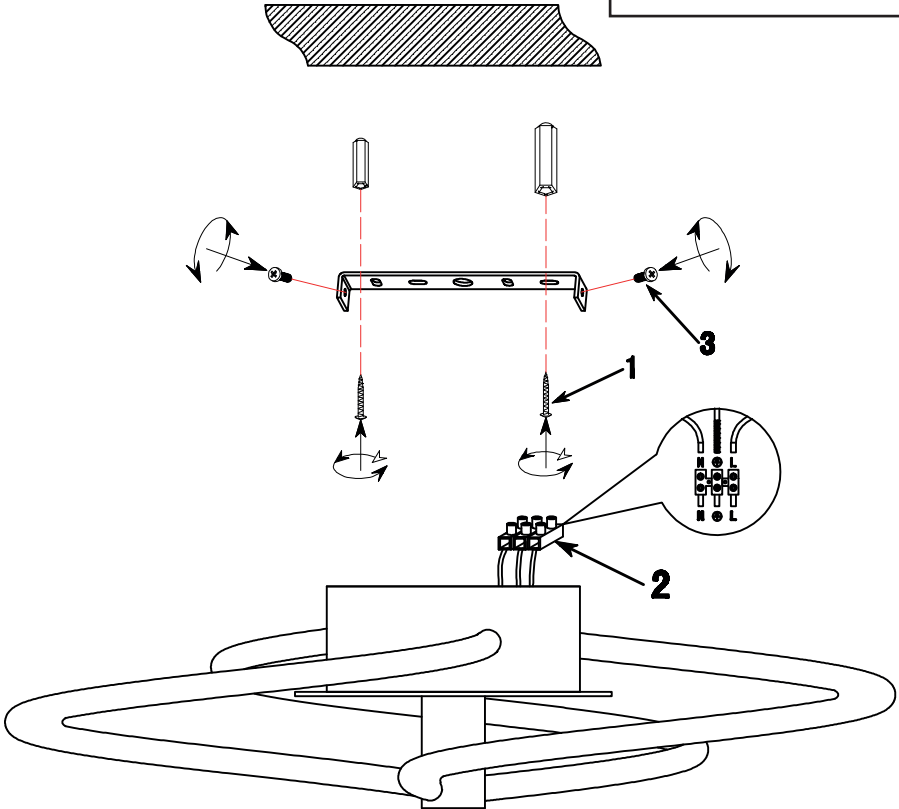

Instruction

Collection: Modern
Series: Klee
Model: MOD447-CL-3-30-W
Ceiling

LED x 1

max 43w
2150 lumen

MAYTONI
DECORATIVE LIGHTING

www.maytoni.de