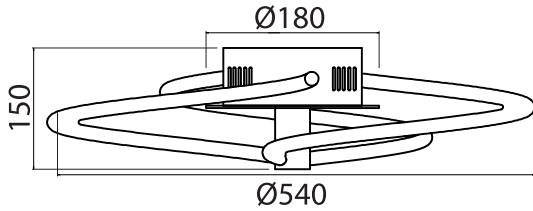

Instruction

Collection: Modern
Series: Klee
Model: MOD447-CL-3-30-W
Ceiling

LED x 1

max 43w
2150 lumen

MAYTONI
DECORATIVE LIGHTING

www.maytoni.de