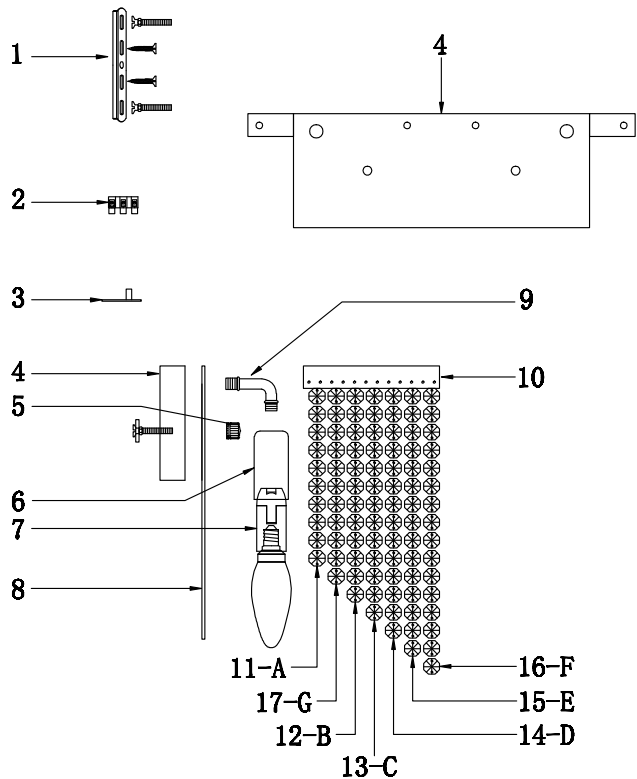

# Instruction

Collection: Diamant crystal  
 Series: Toils  
 Model: DIA600-02-G  
 Wall-mounted

– Wall-mounted

2 x E14 (60w)

**MAYTONI**  
 DECORATIVE LIGHTING

[www.maytoni.de](http://www.maytoni.de)