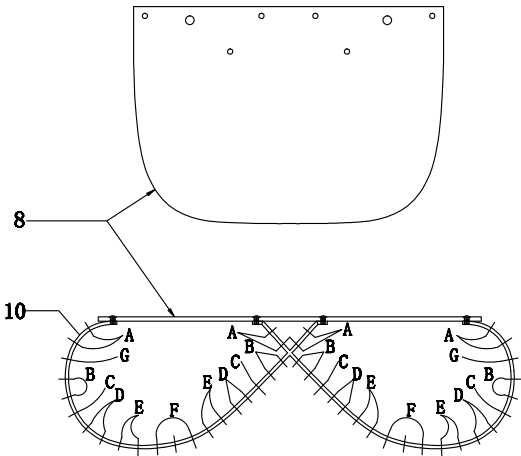

# Instruction

Collection: Diamant crystal  
 Series: Toils  
 Model: DIA600-02-G  
 Wall-mounted

– Wall-mounted

2 x E14 (60w)

**MAYTONI**  
 DECORATIVE LIGHTING

[www.maytoni.de](http://www.maytoni.de)