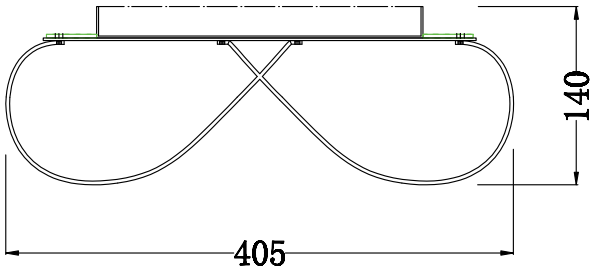

# Instruction

Collection: Diamant crystal  
 Series: Toils  
 Model: DIA600-02-G  
 Wall-mounted

– Wall-mounted

2 x E14 (60w)

**MAYTONI**  
 DECORATIVE LIGHTING

[www.maytoni.de](http://www.maytoni.de)