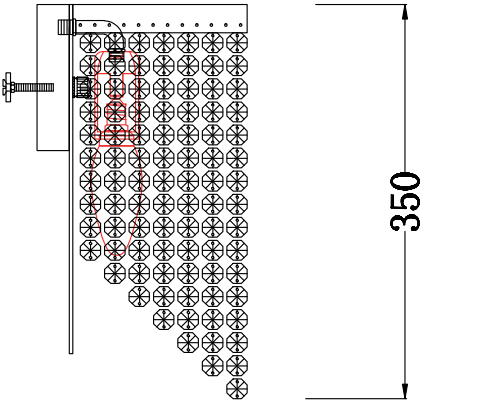

# Instruction

Collection: Diamant crystal  
 Series: Toils  
 Model: DIA600-02-G  
 Wall-mounted

– Wall-mounted

2 x E14 (60w)

**MAYTONI**  
 DECORATIVE LIGHTING

[www.maytoni.de](http://www.maytoni.de)