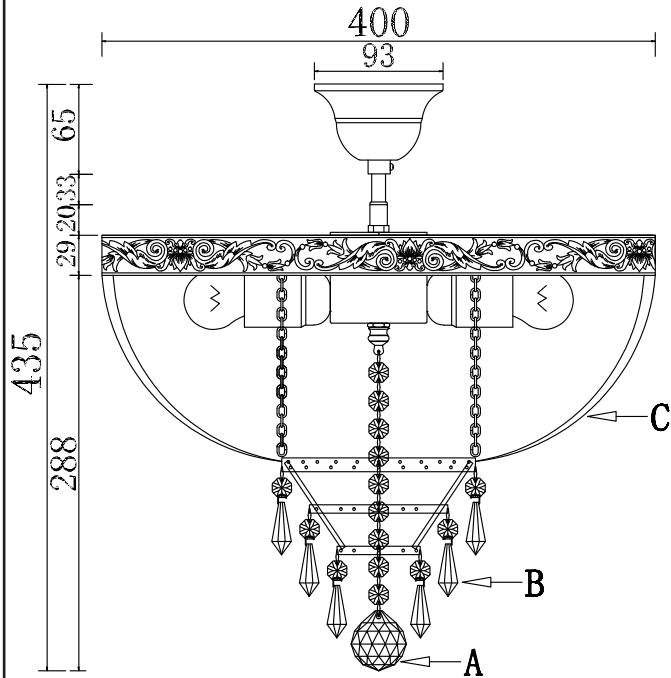

Instruction

Collection: Diamant crystal
Series: Palace
Model: DIA890-CL-05-G
Suspended

– Suspended

5 x E27 (60w)

MAYTONI
DECORATIVE LIGHTING

www.maytoni.de