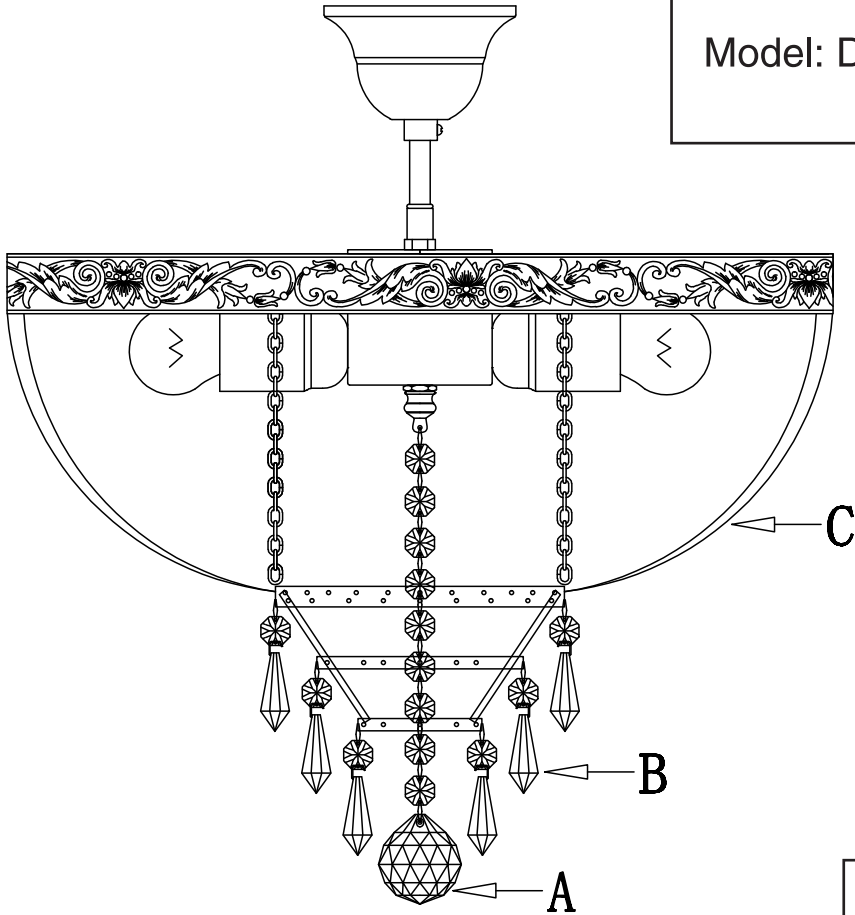

Instruction

Collection: Diamant crystal
Series: Palace
Model: DIA890-CL-05-G
Suspended

– Suspended

5 x E27 (60w)

MAYTONI
DECORATIVE LIGHTING

www.maytoni.de